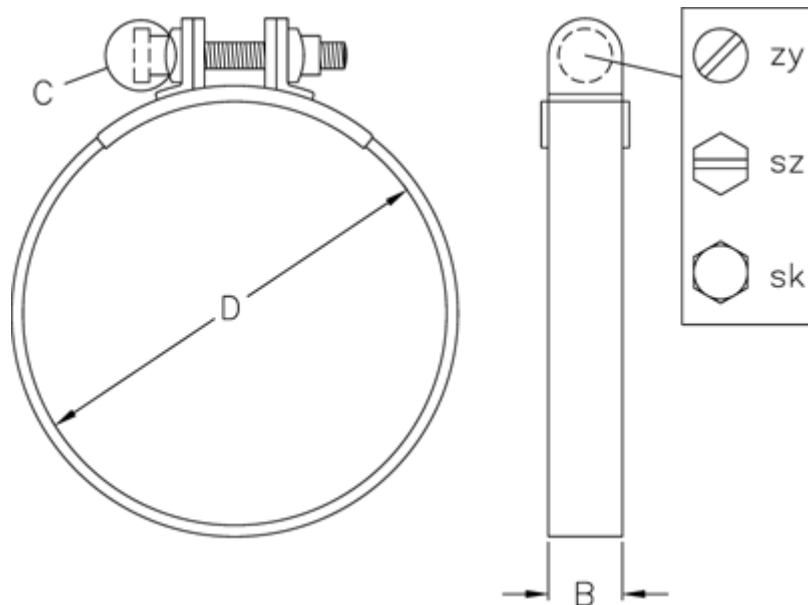

Data Sheet

Article number: 021400700023

Description: Sealing Clamp S 23 W5

Measures

C (screw type) = SZ

Diameter D = 23

Width B = 15